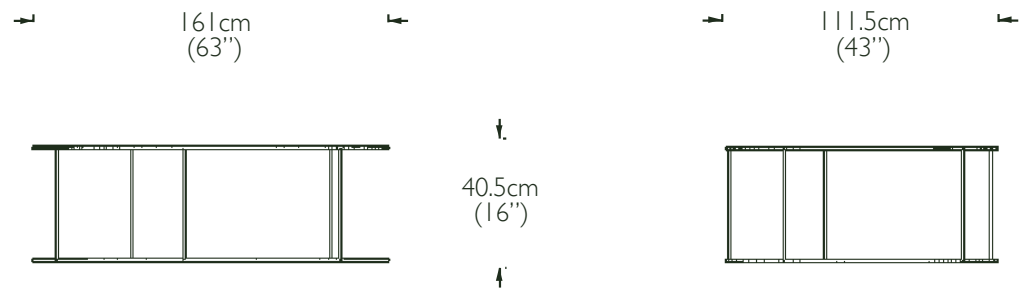

OCHRE

colours shown are a general indication of the actual finish
steel frame mercury

- moon 161cm:** 161cm w x 111.5cm d x 40.5cm h (UK) (63" w x 43" d x 16" h) (US)
weight: approx 45kg (100lbs)
- moon 140cm:** 140cm w x 90cm d x 40.5cm h (55" w x 35" d x 16" h)
weight: approx 32kg (70lbs)
- moon 120cm:** 120cm w x 70cm d x 40.5cm h (47" w x 27" d x 16" h)
weight: approx 25kg (55lbs)