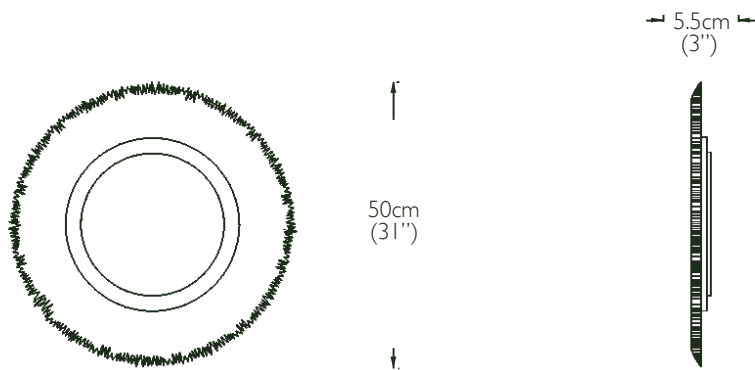

OCHRE

**dimensions:** overall - 75cm diam x 8cm d (29½" diam x 3" d)  
mirror - 38cm w (15" w)

**weight:** approx 7kg (16lbs)

each piece of mercury glass is hand tarnished and therefore unique • images are a guide only as each piece will vary

## coco mirror

---

frame made from strips of coconut shell in black or white with mercury or plain glass mirror