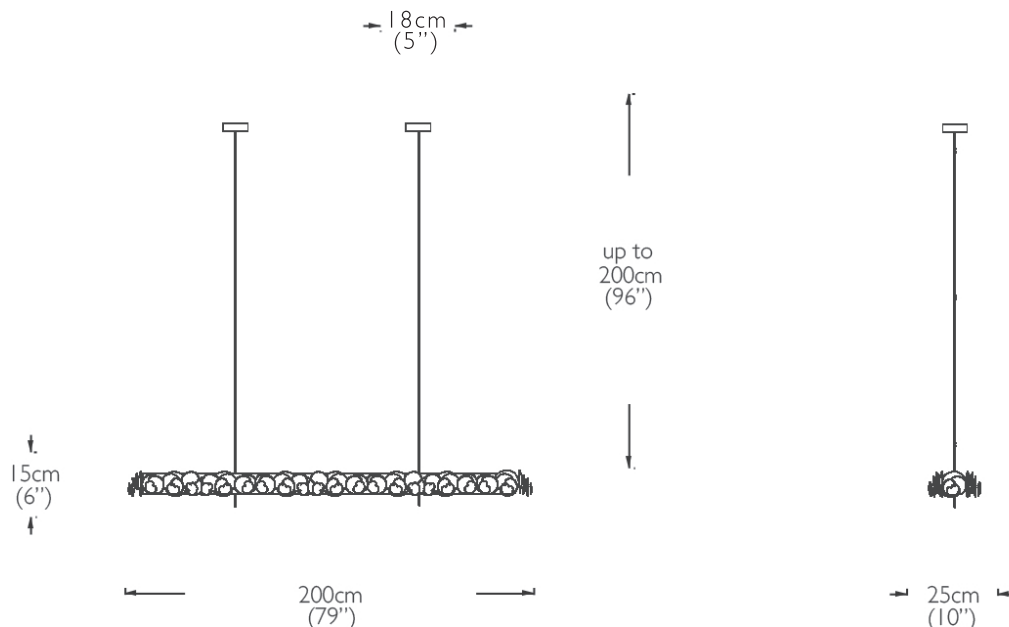

OCHRE

colours shown are a general indication of the actual finish

patinated brass

pewter

**linear 200cm:**

canopy x2 - each 18cm diam (5" diam)  
 overall - 200cm w x 25cm d x 15cm h (79" w x 10" d x 6" h)

light source: 38x LED total, each 1W, 2700K, approx 80 lumens, dimmable

wiring: patinated brass - brown twisted silk (EU/UK),  
 pewter - grey twisted silk (EU/UK) clear plastic (US)

installation: 2x chains adjustable up to 2m (96") and canopy matching frame finish  
 distance between canopy centres - 90.3cm (EU/UK), 35" (US),  
 it is advisable to measure from ceiling to top of chandelier in  
 case longer chains and flex are required

driver(s) housed within product  
 qualified electrician necessary for installation

weight: approx 12kg (26½lbs)  
 custom sizes available - please enquire

this product is formed by hand and patinated individually - images and samples provided are a guide only as there will be some variation in finish between pieces