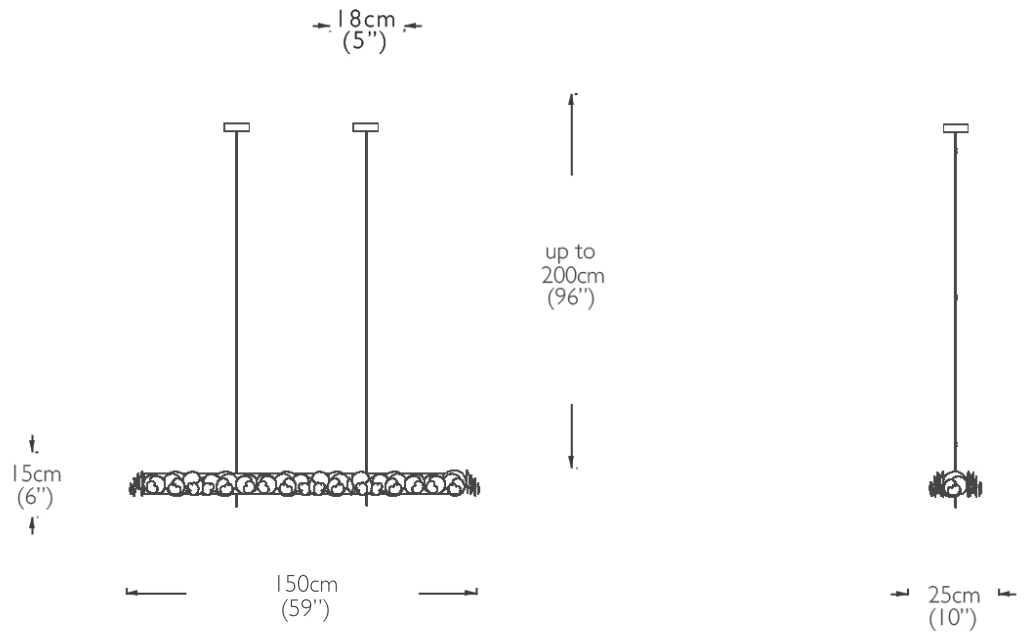

OCHRE

colours shown are a general indication of the actual finish

patinated brass

pewter

**linear 150cm:**

canopy x2 - each 18cm diam (5" diam)  
 overall - 150cm w x 25cm d x 15cm h (59" w x 10" d x 6" h)

light source: 28x LED total, each 1W, 2700K, approx 80 lumens, dimmable

wiring: patinated brass - brown twisted silk (EU/UK),  
 pewter - grey twisted silk (EU/UK) clear plastic (US)

installation: 2x chains adjustable up to 2m (96") and canopy matching frame finish  
 distance between canopy centres - 63cm (EU/UK), 25" (USA),  
 it is advisable to measure from ceiling to top of chandelier in  
 case longer chains and flex are required

driver(s) housed within product  
 qualified electrician necessary for installation

weight: approx 10kg (22lbs)  
 custom sizes available - please enquire

this product is formed by hand and patinated individually - images and samples provided are a guide only as there will be some variation in finish between pieces