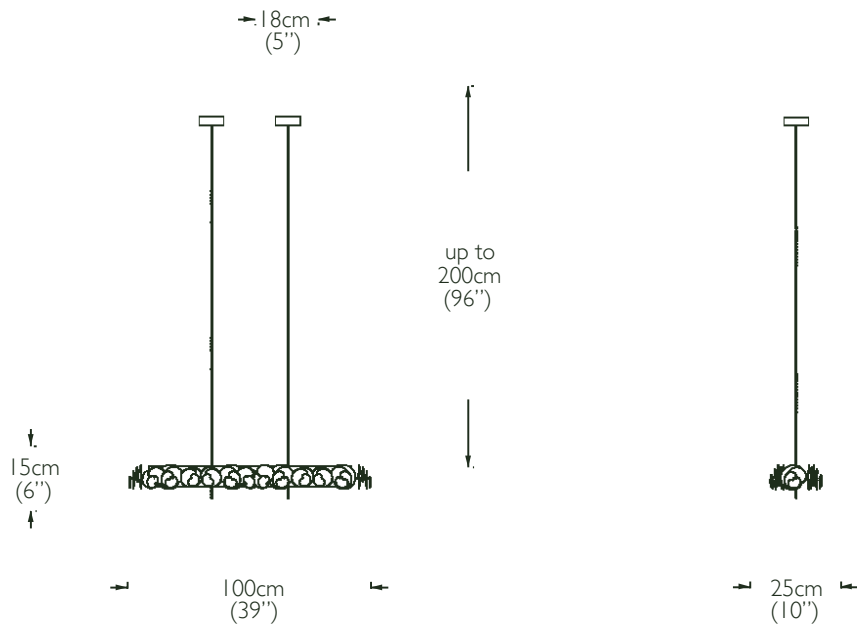

OCHRE

colours shown are a general indication of the actual finish

patinated brass

pewter

linear 100cm:

canopy x2 - each 18cm diam (5" diam)
overall - 100cm w x 25cm d x 15cm h (39" w x 10" d x 6" h)

light source: 18x LED total, each 1W, 2700K, approx 80 lumens, dimmable

wiring: patinated brass - brown twisted silk (EU/UK),
pewter - grey twisted silk (EU/UK) clear plastic (US)

installation: 2x chains adjustable up to 2m (96") and canopy matching frame finish
distance between canopy centres - 38cm (EU/UK), 15" (USA),
it is advisable to measure from ceiling to top of chandelier in
case longer chains and flex are required

driver(s) housed within product
qualified electrician necessary for installation

weight: approx 5.5kg (12lbs)
custom sizes available - please enquire

this product is formed by hand and patinated individually - images and samples provided are
a guide only as there will be some variation in finish between pieces