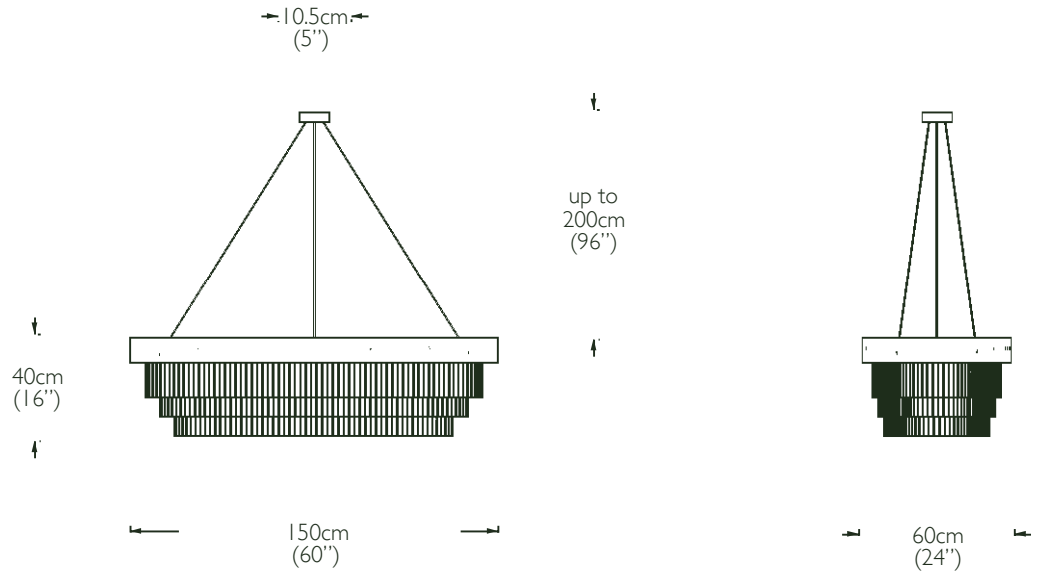

OCHRE

**oval 150cm:**

canopy - 10.5cm diam (5" diam)  
 overall - 150cm w x 60cm d x 40cm h (60" w x 24" d x 16" h)  
 3 double tiers

light source:

4x E27 (EU/UK), E12 (US) bulb holder, screw fitting  
 bulb not supplied, max 60 watts, LED bulb recommended

wiring:

red twisted flex (EU/UK), black plastic (US)

installation:

4x dark bronze chains adjustable up to 2m (96")  
 matching ceiling canopy  
 it is advisable to measure from ceiling to top of chandelier in  
 case longer chains and flex are required  
 qualified electrician necessary for installation

weight:

approx 16kg (35lbs)

horn is a natural material and may react to different environmental conditions and curve slightly over time