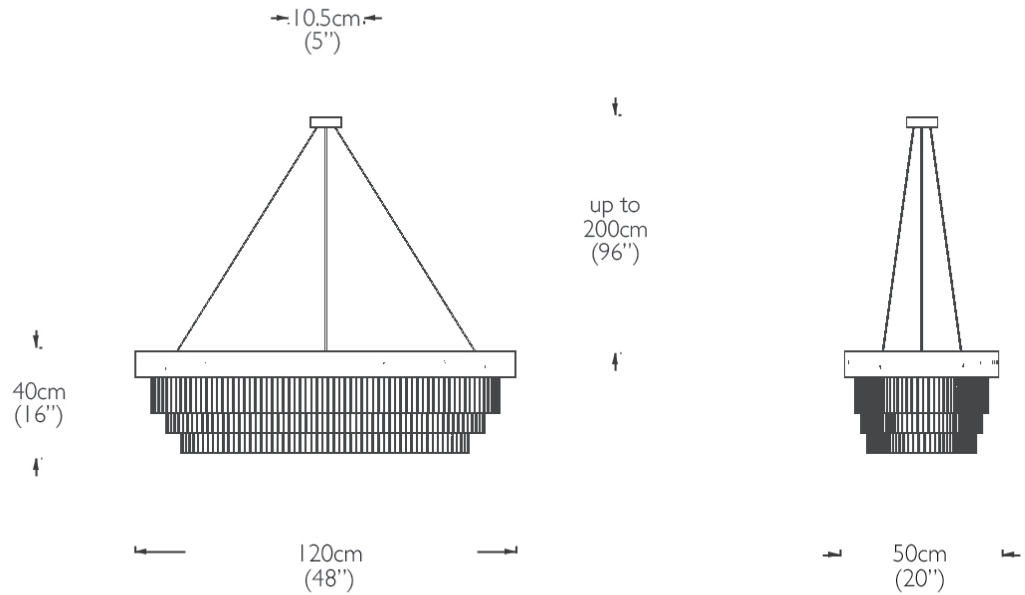

OCHRE

oval 120cm:

canopy - 10.5cm diam (5" diam)
 overall - 120cm w x 50cm d x 40cm h (48" w x 20" d x 16" h)
 3 double tiers

light source:

4x E27 candle (EU/UK), E12 (USA) bulbs, screw fitting
 bulb not supplied, max 60 watts, LED bulb recommended

wiring:

red twisted flex (EU/UK), black plastic (US)

installation:

4x dark bronze chains adjustable up to 2m (96")
 matching ceiling canopy
 it is advisable to measure from ceiling to top of chandelier in
 case longer chains and flex are required
 qualified electrician necessary for installation

weight:

approx 11kg (24lbs)

horn is a natural material and may react to different environmental conditions and curve slightly over time

eclipse chandelier oval 120cm

dark horsehair shade on burgundy card (EU/UK), on black card (US) with dark and pale coloured horn drops, 3 tiers